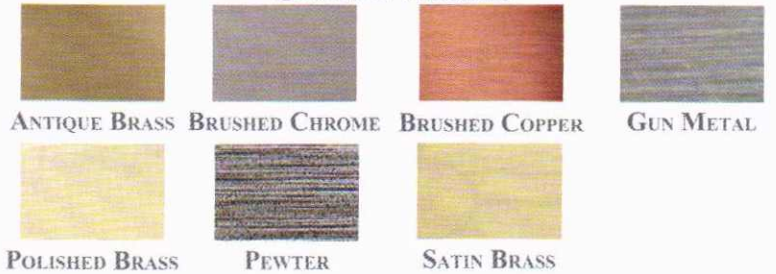

Handle	Availability
A.) Square	All
B.) Wire	All Except Pewter
C.) Contemporary	All
D.) Decorative	Powder Coat, Antique Brass, Polished Brass & Pewter
E.) Designer	Powder Coat, Antique Brass, Brushed Copper & Brushed Chrome
F.) Strap	Powder Coat
G.) Bamboo	Powder Coat, Br. Chrome, Polished Brass, Br. Copper
H.) Hampton	Powder Coat, Br. Chrome, Polished Brass, Br. Copper
I.) Knob	Powder Coat & Brushed Chrome
J.) Craftsman	*Craftsman Collection Only
K.) Old World	*Craftsman Collection Only
L.) Blacksmith	*Craftsman Collection Only

POWDER COAT

OVERLAY FINISHES

PREMIUM FINISHES

PLATED FINISHES

BRUSHED NICKEL
CENTERBAR INSET DOORS

AIRSEAL OPTION

DAMPERS

OPTIONS