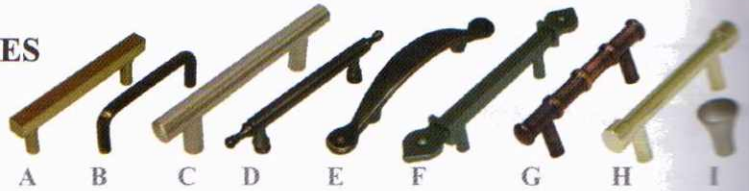

Handle	Availability
A.) Square	All
B.) Wire	All Except Pewter
C.) Contemporary	All
D.) Decorative	Powder Coat, Antique Brass, Polished Brass & Pewter
E.) Designer	Powder Coat, Antique Brass, Brushed Copper & Brushed Chrome
F.) Strap	Powder Coat
G.) Bamboo	Powder Coat, Br. Chrome, Polished Brass, Br. Copper
H.) Hampton	Powder Coat, Br. Chrome, Polished Brass, Br. Copper
I.) Knob	Powder Coat & Brushed Chrome
J.) Craftsman	*Craftsman Collection Only
K.) Old World	*Craftsman Collection Only
L.) Blacksmith	*Craftsman Collection Only

POWDER COAT

OVERLAY FINISHES

PREMIUM FINISHES

PLATED FINISHES

BRUSHED NICKEL
CENTERBAR INSET DOORS

AIRSEAL OPTION

DAMPERS

OPTIONS

HANDLES

MAIN FRAME STYLES

RECTANGLE

SIDELIGHT & TRANSOM

ARCH

ARCH CONVERSION

ARCH TOP ADD-ON

CORNER UNIT