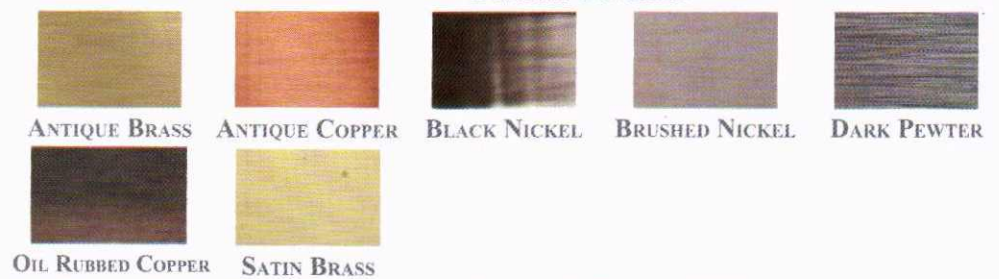

Handle	Availability
A.) Square	All
B.) Wire	All Except Pewter
C.) Contemporary	All
D.) Decorative	Powder Coat, Antique Brass, Polished Brass & Pewter
E.) Designer	Powder Coat, Antique Brass, Brushed Copper & Brushed Chrome
F.) Strap	Powder Coat
G.) Bamboo	Powder Coat, Br. Chrome, Polished Brass, Br. Copper
H.) Hampton	Powder Coat, Br. Chrome, Polished Brass, Br. Copper
I.) Knob	Powder Coat & Brushed Chrome
J.) Craftsman	*Craftsman Collection Only
K.) Old World	*Craftsman Collection Only
L.) Blacksmith	*Craftsman Collection Only

POWDER COAT

OVERLAY FINISHES

PREMIUM FINISHES

PLATED FINISHES

BRUSHED NICKEL
CENTERBAR INSET DOORS

AIRSEAL OPTION

DAMPERS

OPTIONS